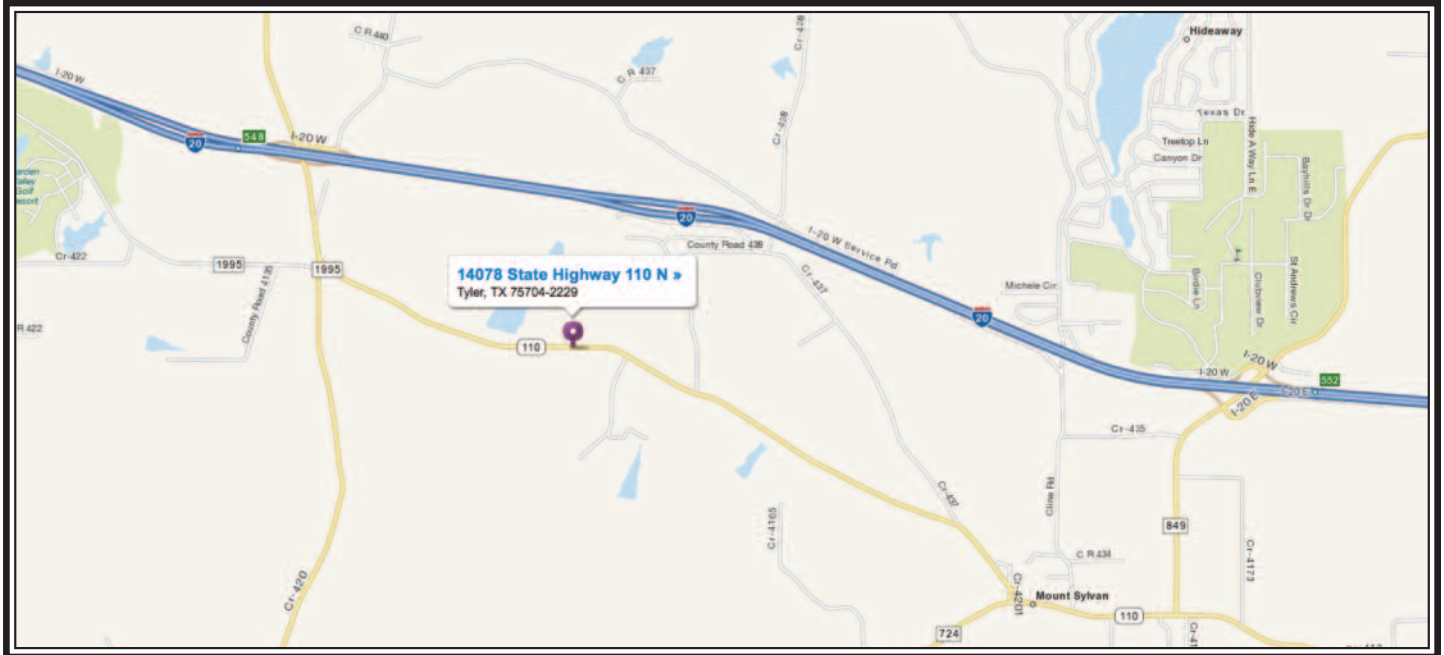

DIRECTIONS

From the East (Shreveport Area)

Take I-20 West to the Van/Tyler Highway 110 exit (#548), turn Left (South). Go approximately 1 mile – TRHP is on the Left.

From the West (Dallas Area)

Take I-20 East to the Van/Tyler Highway 110 exit (#548), turn Right (South). Go approximately 1 mile – TRHP is on the Left.

From the South (Houston Area)

Take US 287 North to TX-155 towards Tyler. At FM-2661 turn Left. Left again at TX-64, Right onto CR-413, then Left at FM-724. Follow FM-724 to CR-42 and turn Right. At TX-110 turn Left – TRHP is on the Right.

From the South (San Antonio Area)

Take I-35 North to US-84 and turn right. Follow US-84 to TX-31, turn Right. At FM-314 turn Left, Right on to FM-279, Left on to FM-314 then Right on to CR-4906. At CR-4907 turn Left to a Right turn at CR-4908 (this road turns into CR-426). At CR-422 turn Right, then Right on to FM-1955 and Right on to TX-110. TRHP is on the Right.

LOCAL HOTELS

Mention "Texas Rose Horse Park" to receive special rates.

La Quinta Inn & Suites

204 Centennial Blvd • Lindale
903-882-1600

Holiday Inn

5701 Broadway • Tyler
903-561-5800

Sleep Inn & Suites

5555 S. Donnybrook Ave
903-581-8646

Americas Best Value Inn & Suites

2828 W NW Loop 323 • Tyler
903-595-2681

Cabin Creek

Efficiency Cabin
(less than 2 minutes from Show Ring!!)
903-882-1890